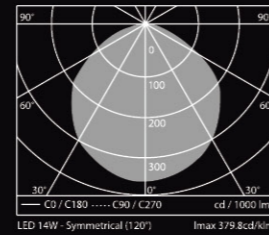

CLASS III 0,8kg

MODEL	CODE NO.	LAMP	BASE	INPUT	lm/cd
RECTANGLE 래탱글	2003-P14	LED 14W	PCB	DC 24V	712[lm]

- **Material :** Body_ post extruding aluminum. Duct_ post extruding aluminum. Diffuser_ 1.5mm toughened anti UV clear polycarbonate. End-cap_ aluminum plate. Heat sink_ post extruding aluminum. Gasket and seals_ silicone & epoxy.
- **Finishing :** Aluminum anodizing
- **Adjustment :** Fixed lighting fixture
- **Power :** Electronic power supply unite excluded
- **Input Voltage :** DC 24V
- **Control Gear :** Sub-controller included(Request on external sub-controller)
- **Options :** Satin polycarbonate diffuser or clear polycarbonate diffuser
  Remote divers on request (Dimming, color change)
  Cable lengths on request
- **Finished Color :** Natural aluminum anodizing